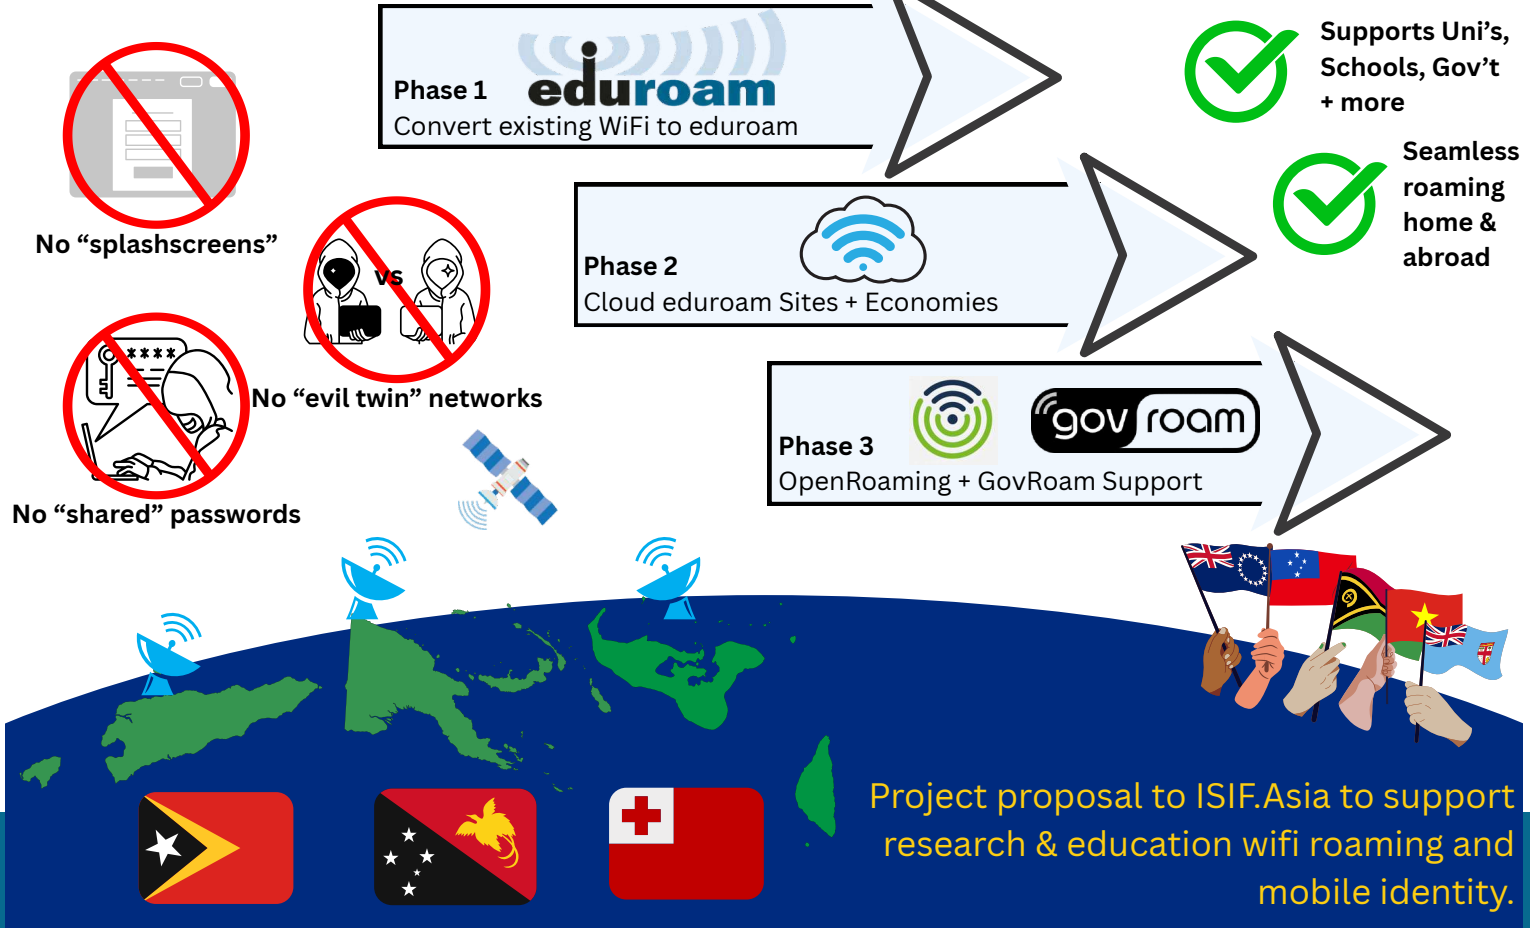

- Connects to the 2 top-level servers (or regional)
- ...and all the universities, schools, libraries.
- Helpdesk, WebSite, Management Agreements,™ & ®

- **Campus WiFi Deployment**

- Connects to ccTLD Roaming Operator
- Manages Local WiFi
- Manages User Accounts
- Local User Helpdesk (and maybe visitors)

What has changed since last time?

- **eduroam in the World**

- zero new eduroam deployments
- 1,000s of new Global eduroam APs
- New wifi mapping for DjNRO

- **Host/home organisation**

- AARNET said No
- PIREN said No
- SOI-Asia said No

- **Funding?**

- APNIC.Foundation said No

What's I discovered along the way?

WiFi Roaming Confederation

for Asia/Pacific collaboration

Old infrastructure can be repurposed!

Computed Network Properties

Network ID	A0:CF:5B:69:91:CE
Network Name	
Type	infra
Encryption	
Channel	64
Beacon Interval	
SSID	eduroam
Est. Latitude	-27.481884
Est. Longitude	153.02502441
First Seen	2012-11-10T00:19:14.000Z
Most Recently Seen	2024-10-28T00:31:26.000Z
comment	